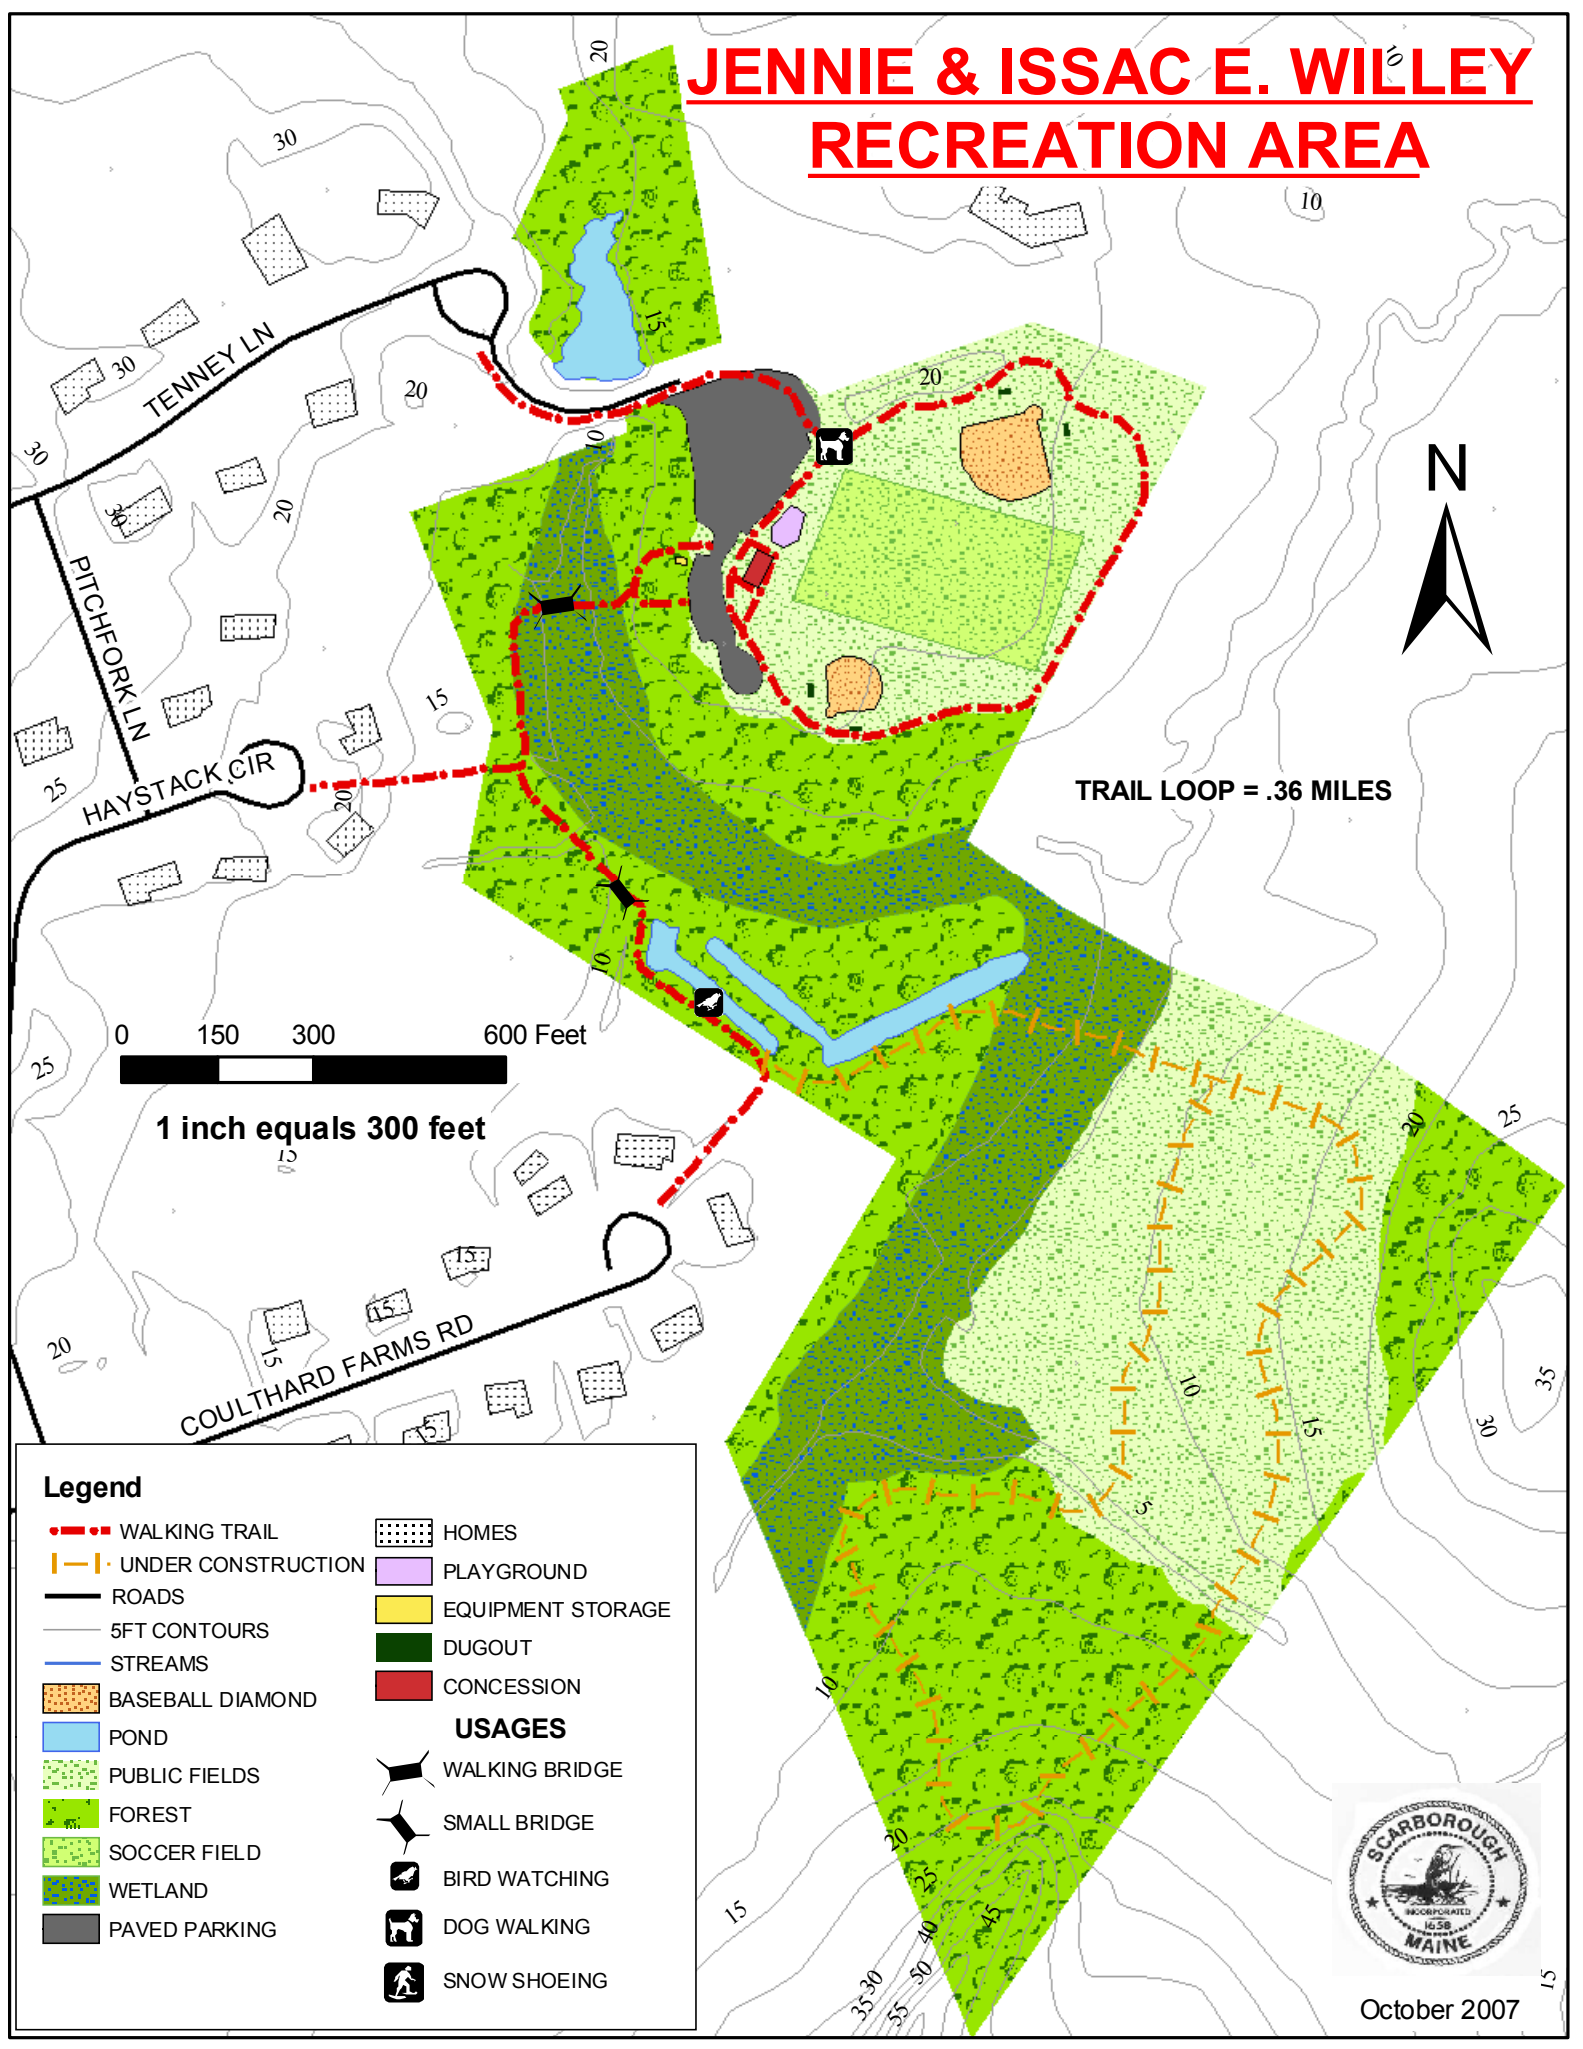

JENNIE & ISSAC E. WILLEY RECREATION AREA

TRAIL LOOP = .36 MILES

0 150 300 600 Feet
1 inch equals 300 feet

Legend

- | | | |
|--------------------|-------------------|--|
| WALKING TRAIL | HOMES | |
| UNDER CONSTRUCTION | PLAYGROUND | |
| ROADS | EQUIPMENT STORAGE | |
| 5FT CONTOURS | DUGOUT | |
| STREAMS | CONCESSION | |
| BASEBALL DIAMOND | USAGES | |
| POND | WALKING BRIDGE | |
| PUBLIC FIELDS | SMALL BRIDGE | |
| FOREST | BIRD WATCHING | |
| SOCCER FIELD | DOG WALKING | |
| WETLAND | SNOW SHOEING | |
| PAVED PARKING | | |