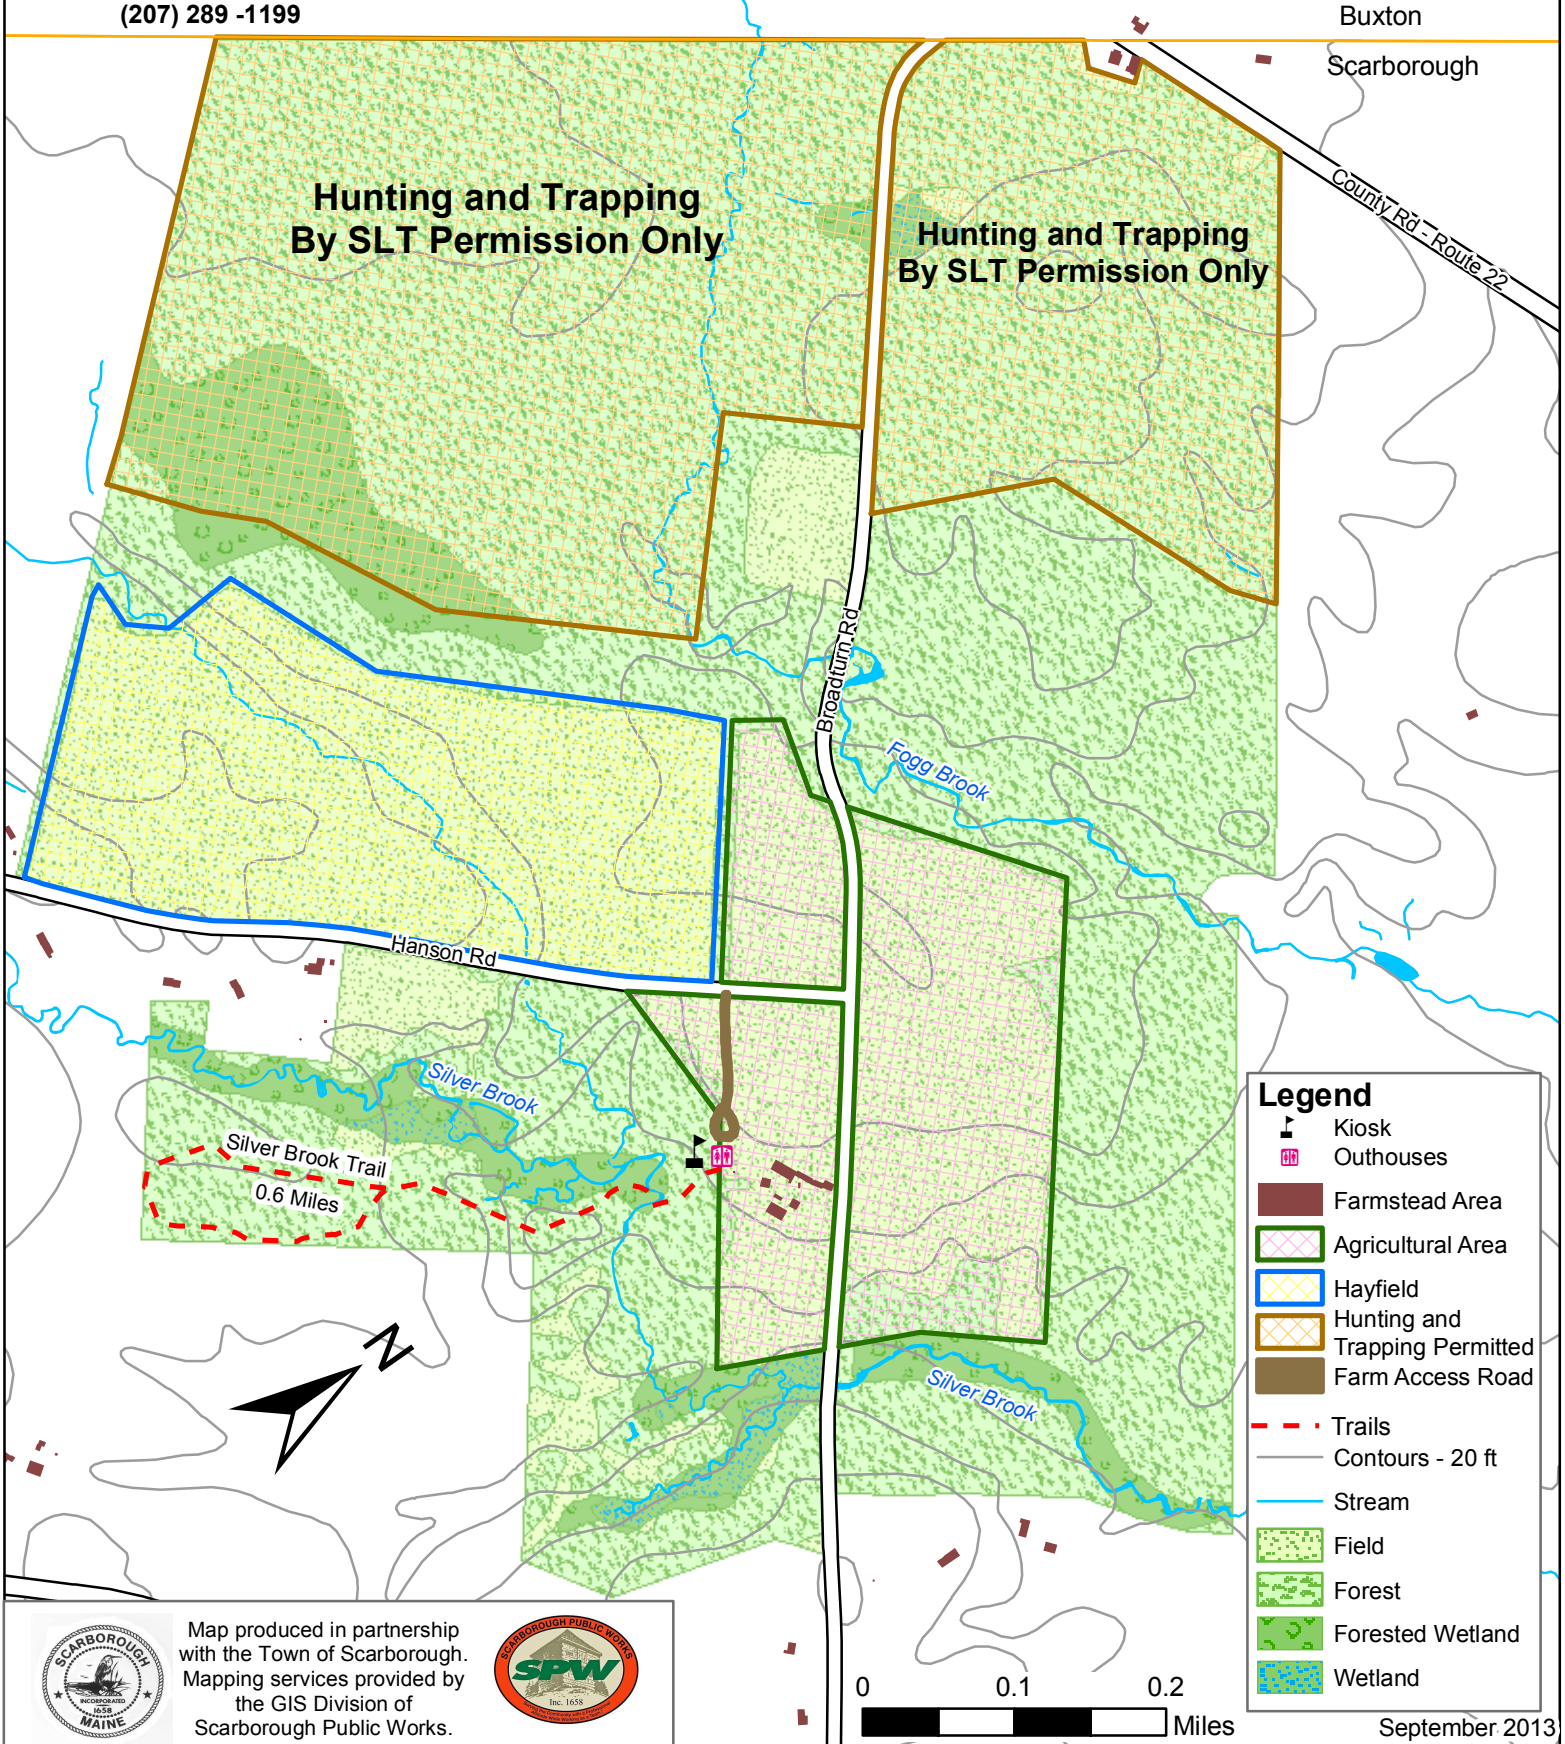

**SCARBOROUGH
LAND TRUST**

www.scarboroughlandtrust.org
info@scarboroughlandtrust.org

(207) 289 -1199

Broadturn Farm

434 Acres of Land
Protected, Managed and Owned by
Scarborough Land Trust

SLT leases part of the property to
John Bliss and Stacy Brenner
for their Broadturn Farm, Inc. business
of organic vegetables, flowers,
and farm weddings.

388 Broadturn Rd
www.broadturnfarm.com

Map produced in partnership
with the Town of Scarborough.
Mapping services provided by
the GIS Division of
Scarborough Public Works.

0 0.1 0.2
Miles

September 2013